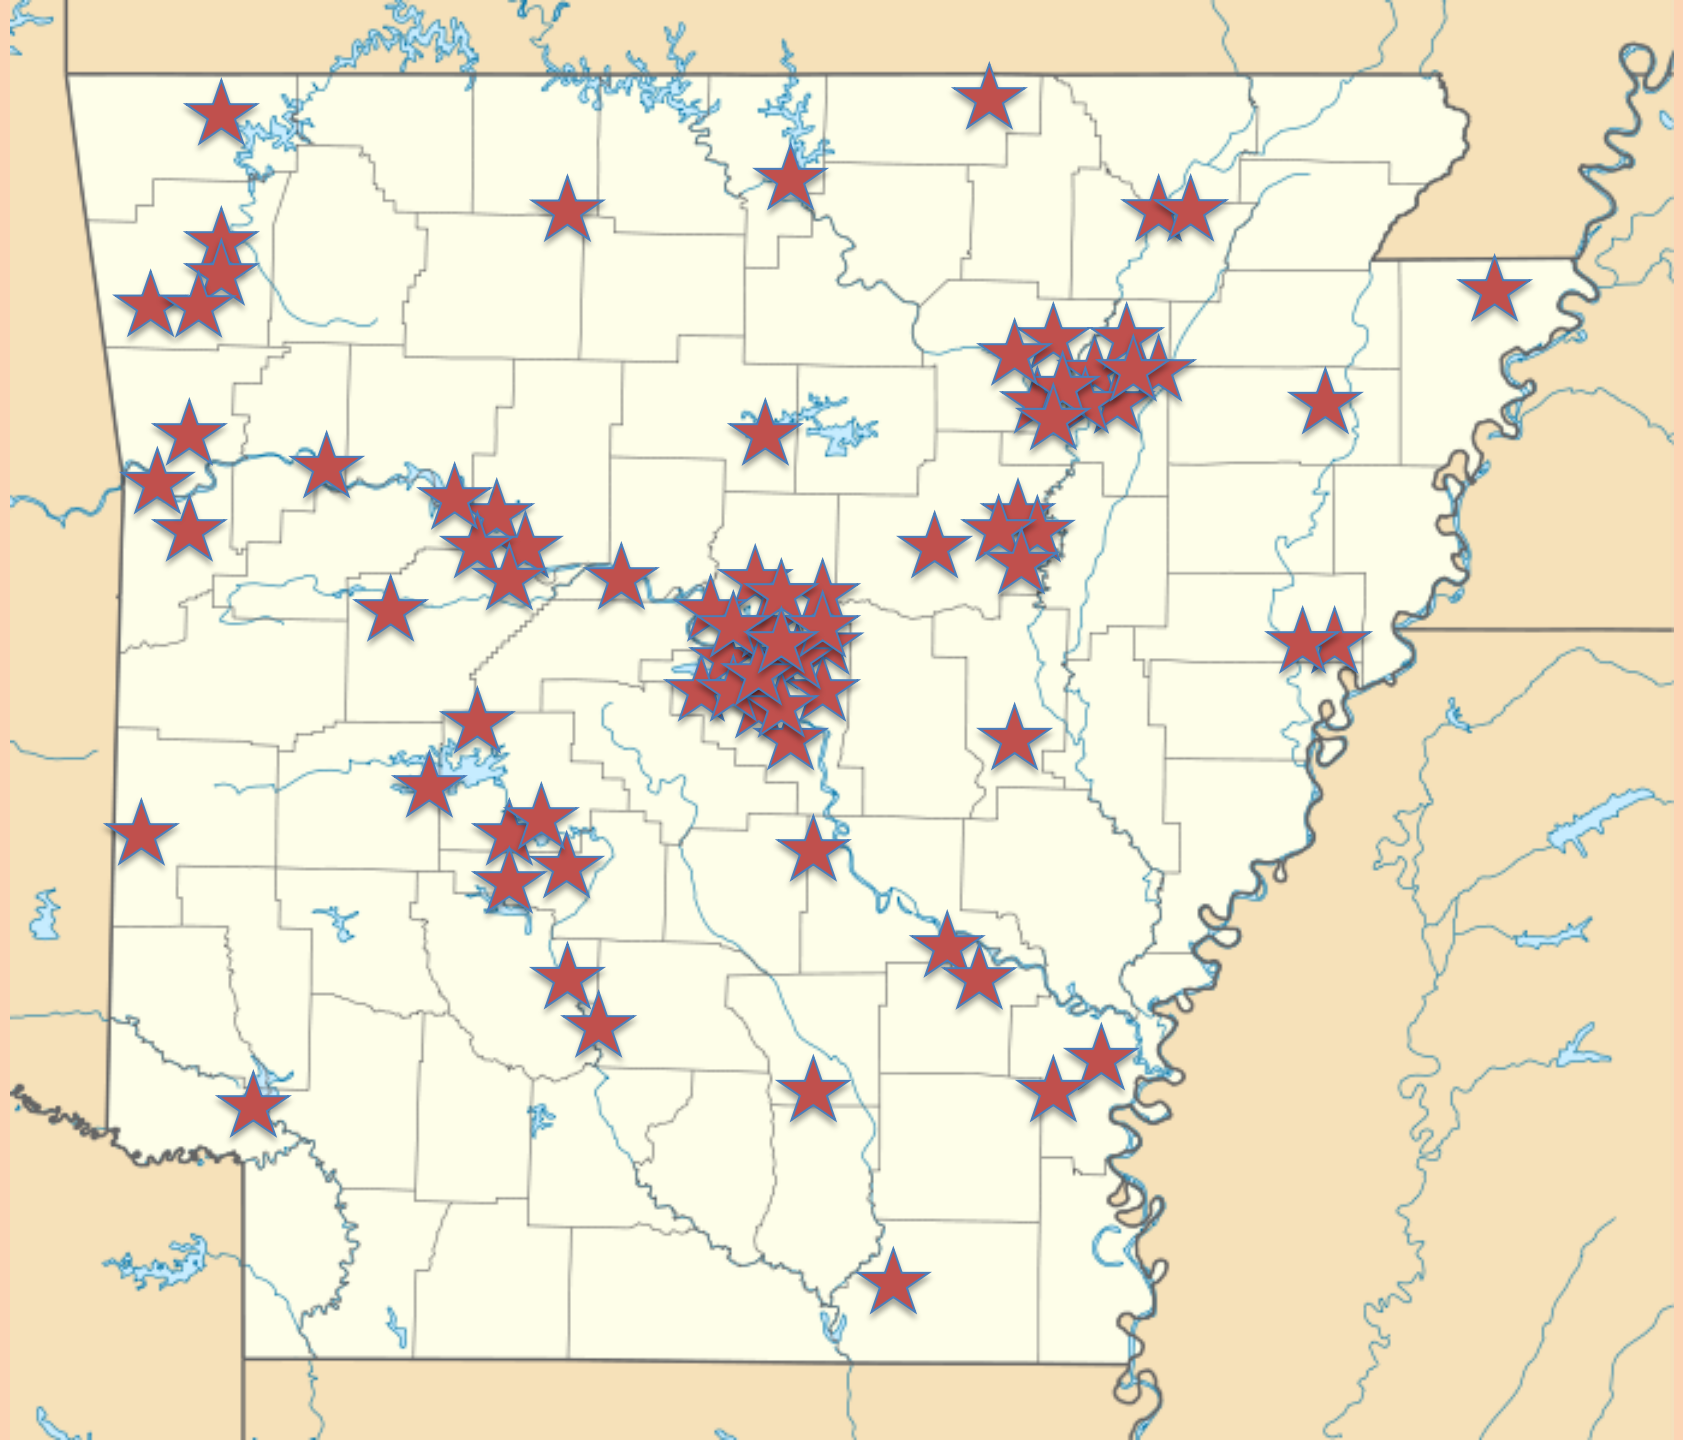

Educational Outreach Programs

Rockets

CricketSats
1/17/02/2000

BalloonSats

Rocket Competitions

Some group
activities

&

Individual
school launches

BalloonSats

27 Launches!

All missions
successful

A map of the state of Arkansas, showing its county boundaries in thin black lines. The state is filled with a light beige color. Blue lines and shapes represent rivers and lakes. The text "Six Years of Educational Outreach" is centered over the map in a large, bold, black font.

Six Years of Educational Outreach

Six Years of Educational Outreach

- Nearly 100 individual schools
- About 130 teachers impacted
- Rough estimate of 8-10 thousand students reached

All missions
returning safely to
Earth