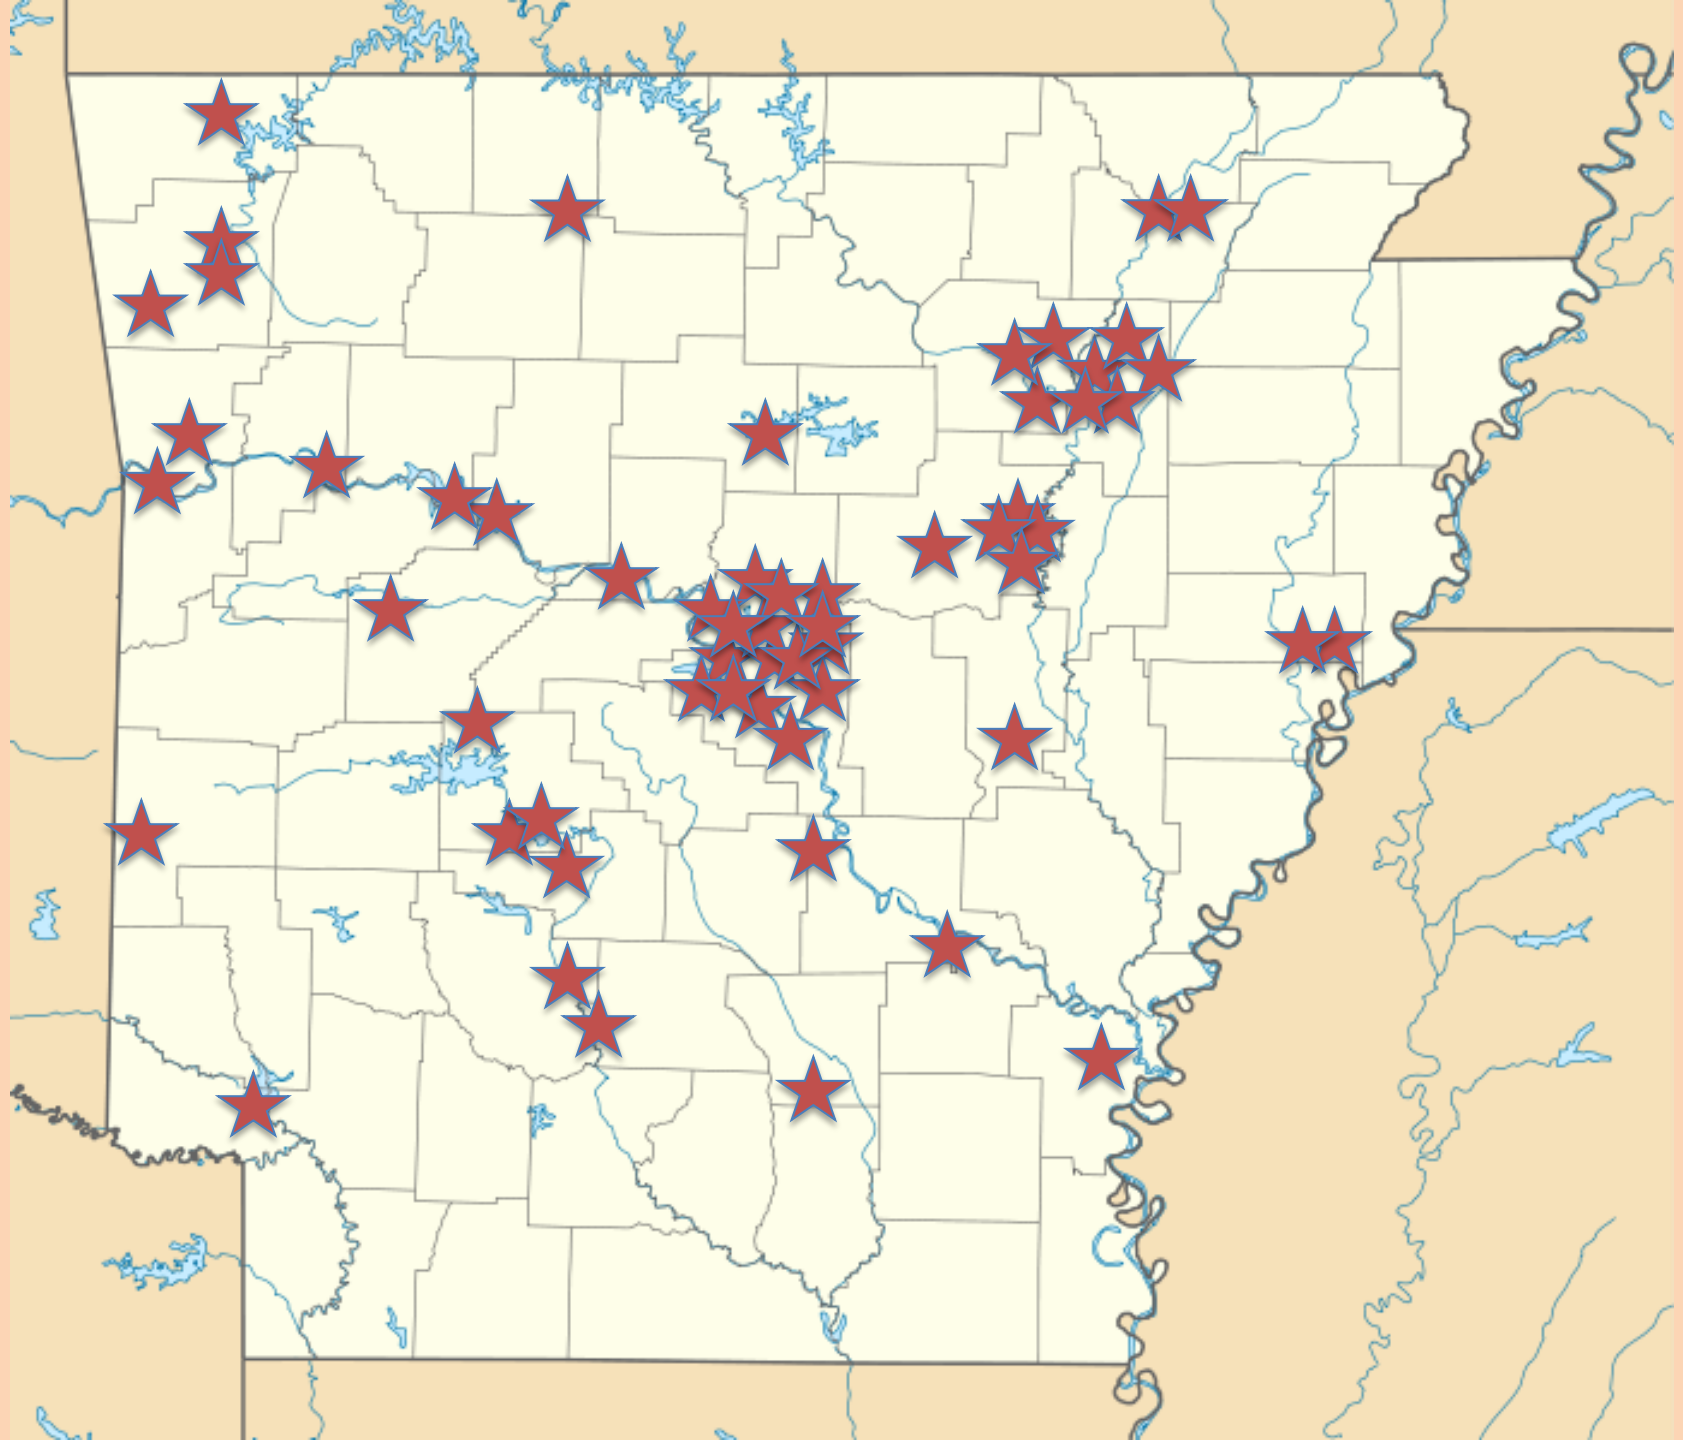

BalloonSats

27 Launches!

All missions
successful

A map of the state of Arkansas, showing its county boundaries in thin black lines. The state is filled with a light beige color. Blue lines and shapes represent rivers and lakes. The text "Six Years of Educational Outreach" is centered over the map in a large, bold, black font.

Six Years of Educational Outreach

Six Years of Educational Outreach

- Nearly 100 individual schools
- About 130 teachers impacted
- Rough estimate of 8-10 thousand students reached

All missions
returning safely to
Earth