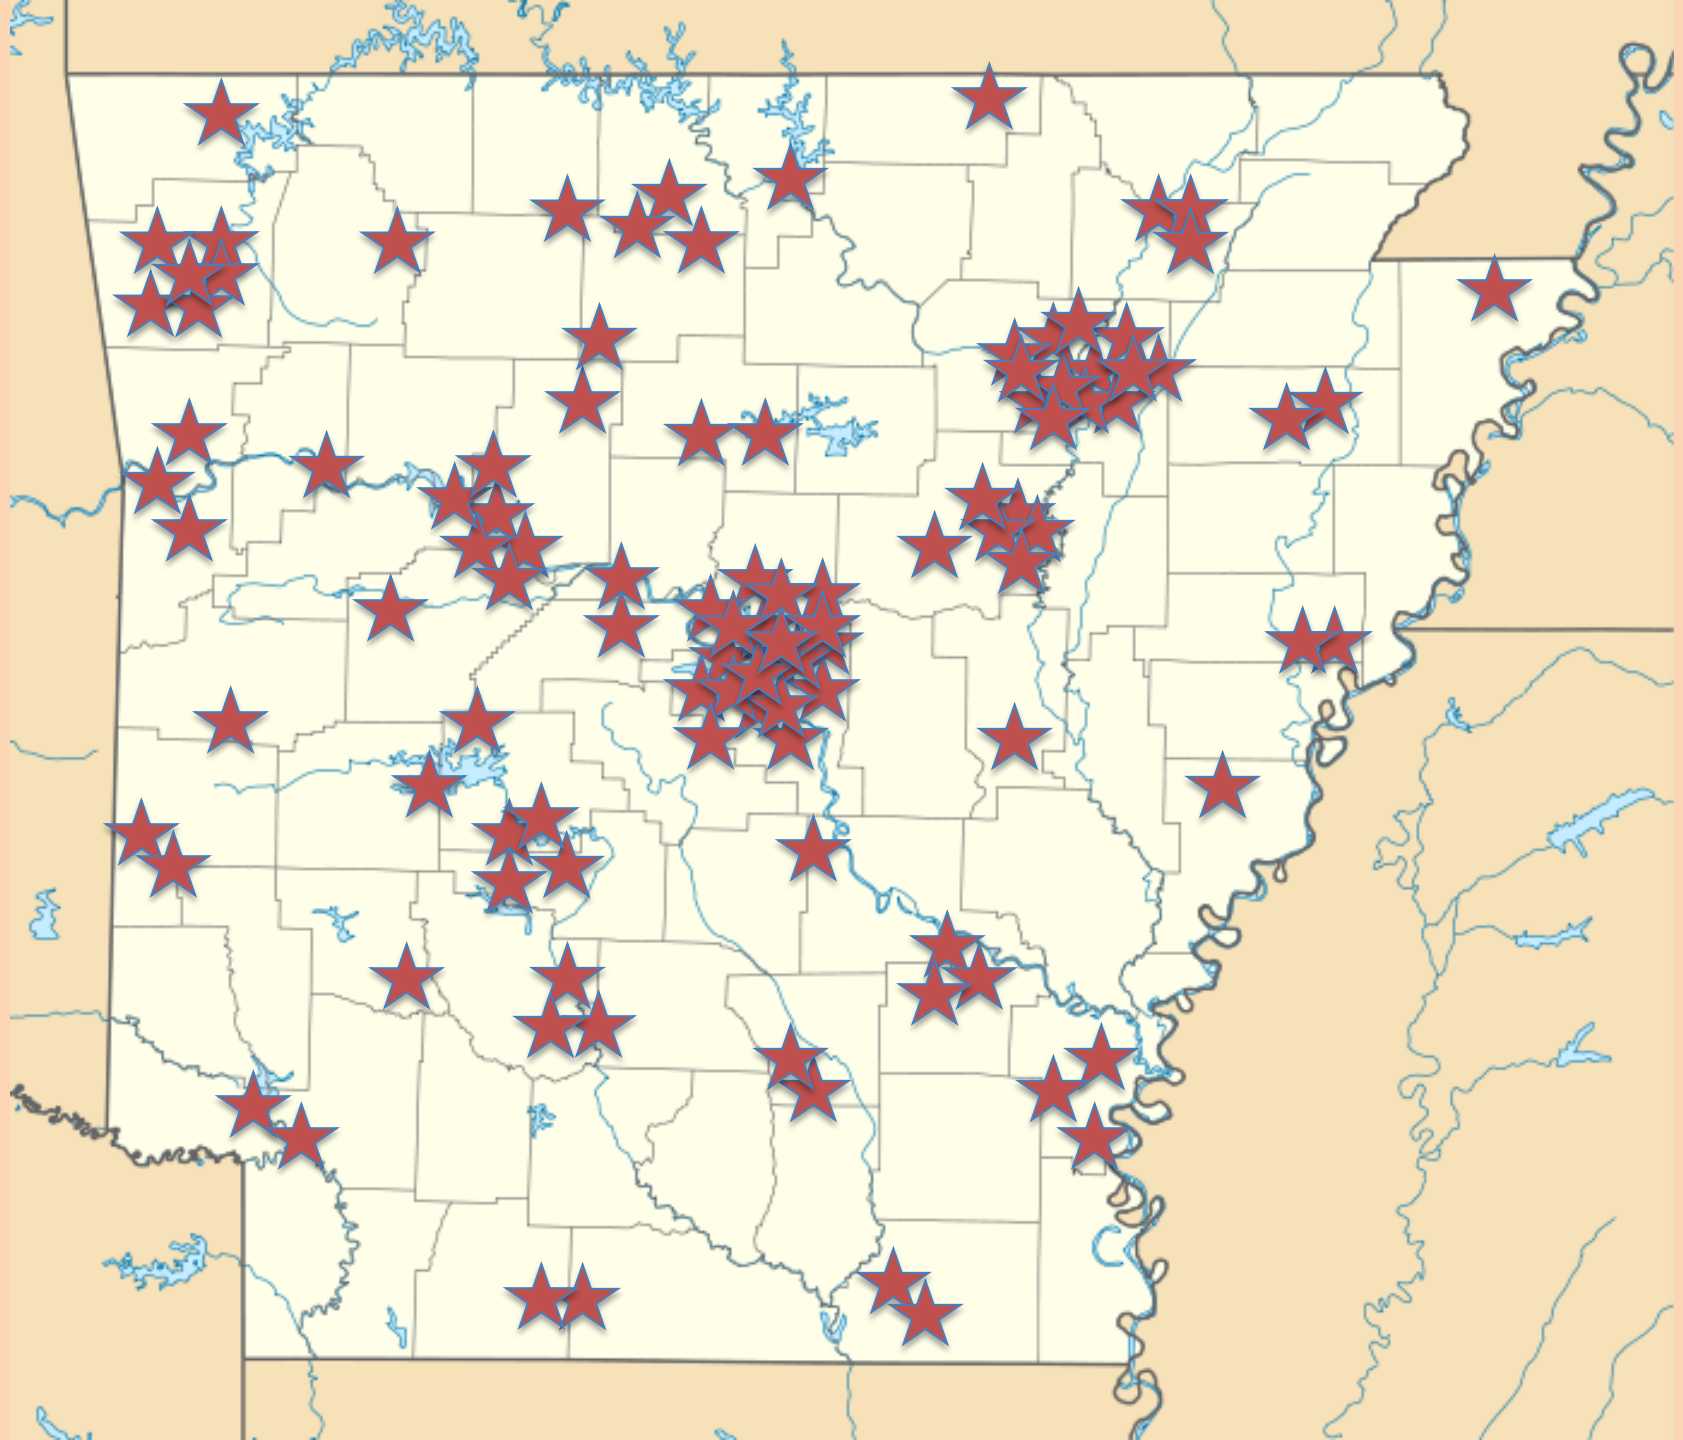

Educational Outreach Programs

Rockets

CricketSats
1/17/02/2000

BalloonSats

Rocket Competitions

Some group
activities

&

Individual
school launches

BalloonSats

27 Launches!

All missions
successful

A map of the state of Arkansas, showing its county boundaries in thin black lines. The state is filled with a light beige color. Blue lines and shapes represent rivers and lakes. The text "Six Years of Educational Outreach" is centered over the map in a large, bold, black font.

Six Years of Educational Outreach

Six Years of Educational Outreach

- Nearly 100 individual schools
- About 130 teachers impacted
- Rough estimate of 8-10 thousand students reached

All missions
returning safely to
Earth