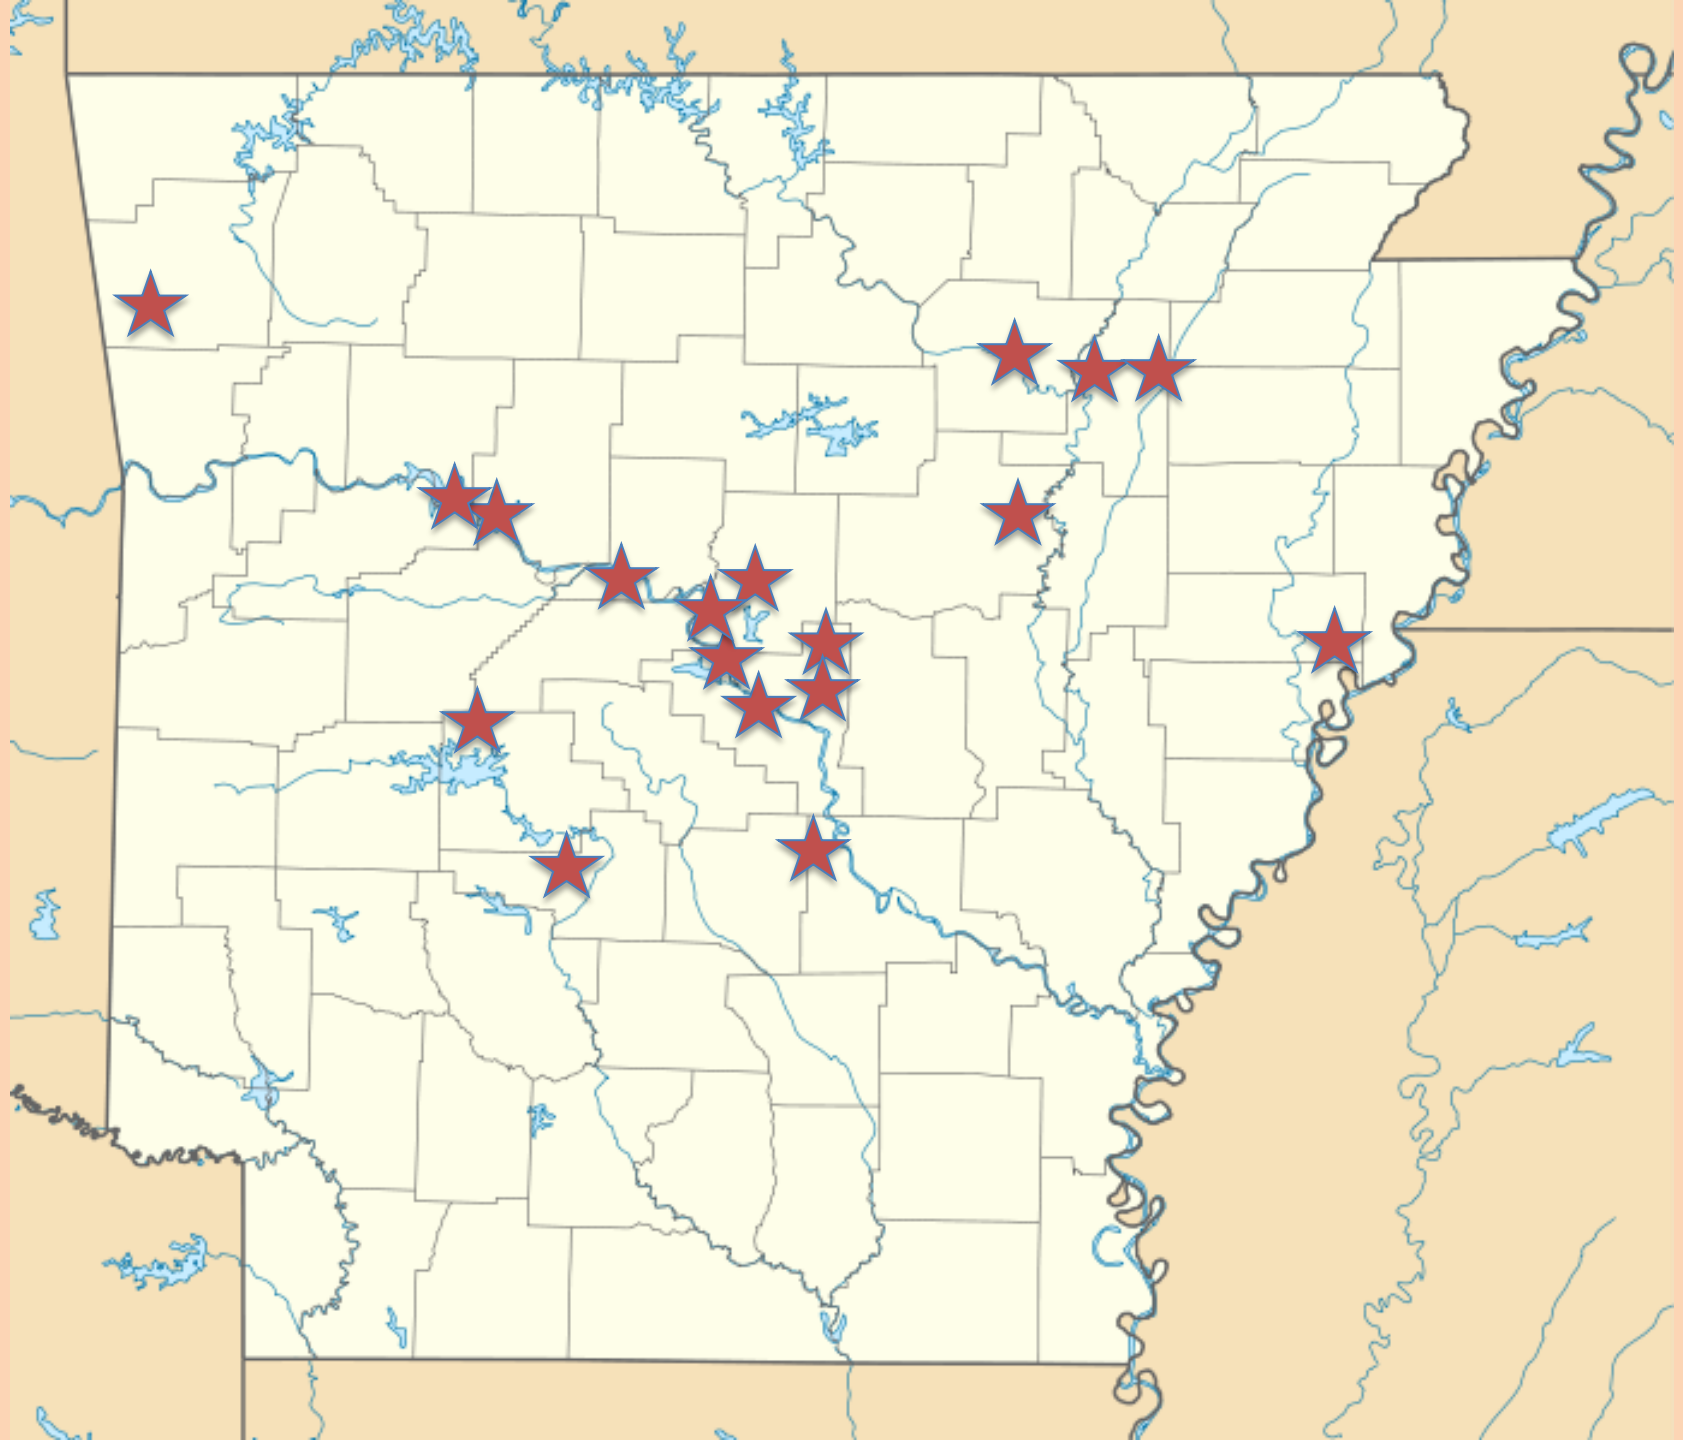

BalloonSats

27 Launches!

All missions
successful

A map of the state of Arkansas, showing its county boundaries in thin black lines. The state is filled with a light beige color. Blue lines and shapes represent rivers and lakes. The text "Six Years of Educational Outreach" is centered over the map in a large, bold, black font.

Six Years of Educational Outreach

Six Years of Educational Outreach

- Nearly 100 individual schools
- About 130 teachers impacted
- Rough estimate of 8-10 thousand students reached

All missions
returning safely to
Earth