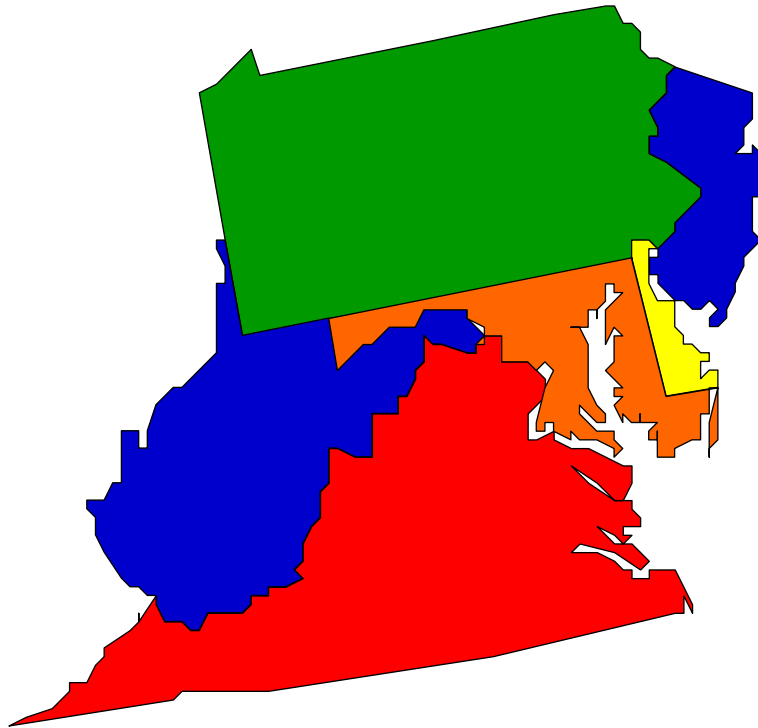

2012 Mid-Atlantic Regional Meeting

Maryland Highlights

Philadelphia,
Pennsylvania

2012 Sep 20

MDSG Student Exchange Program

University of
Maryland
Eastern Shore

Morgan State
University

University of
Maryland
College Park

RockOn to RockSat X