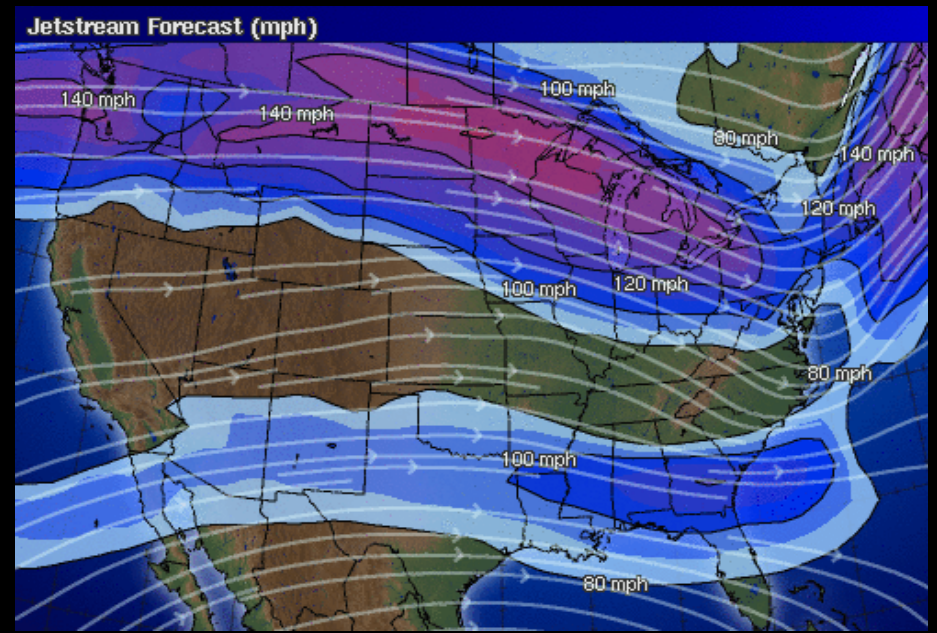

Science and Research